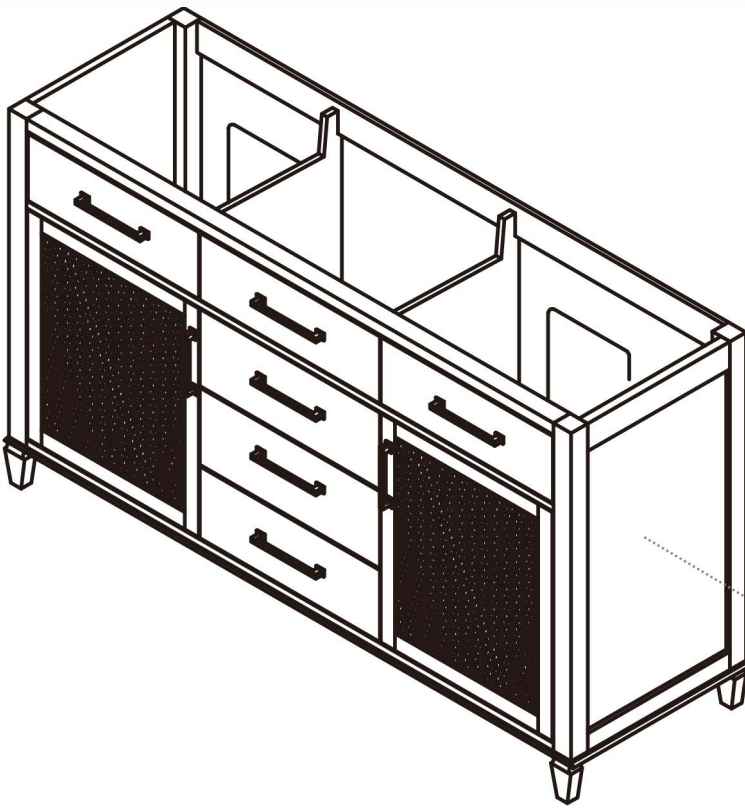

## Solana

59.2"W x 21.6"D

Vanity Base

59.2"W×21.6"D×33.1"H inches

## INSTALLATION SPECIFICATION

Item#	560060-CAB		
Color	Weathered Fir		
Overall Dimension	59.2 in W x 21.6 in D x 33.1 in H		
Vanity Material	Solid fir wood, pine wood and long-lasting plywood		
Hardware Finish	Zinc Alloy Matte Black		
Number of Door	2 soft-closing doors		
Number of Drawers	2 flip-down drawer, 4 functional, soft-closing drawers		
Countertop	Not included	Sink	Not included
Shape	Rectangular	Cabinet weight(lbs)	129
Installation Type	Freestanding	Assembly Required	No
Backsplash Height	Not included	Back Panel:	Removable back panel